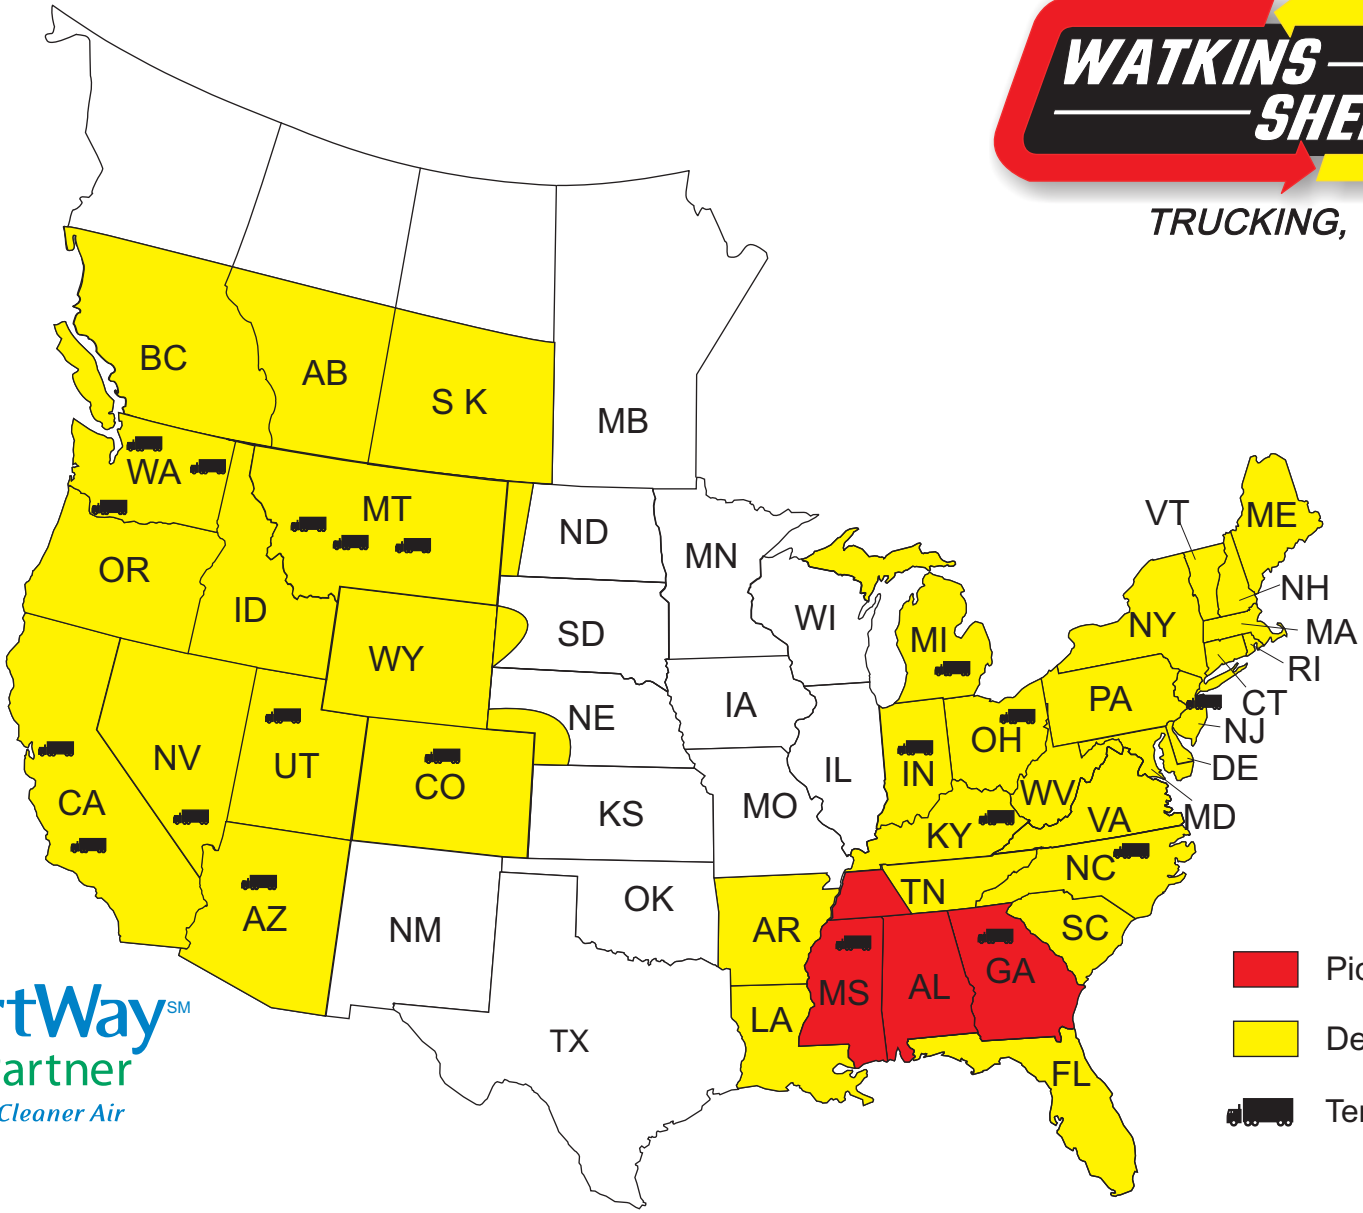

TRUCKING, INC.

*Collect Beyond Seattle

- Pickup Areas
- Delivery Areas
- Terminal Locations

Myrtle MS Terminal
 Terminal Phone: (662) 534-4424
 Toll Free number: (800) 489-4424
 Terminal Fax: (662) 534-4730

Physical Address: 1139-1 CR 67
 City: Myrtle
 State & Zip: MS, 38650
www.WKSH.com