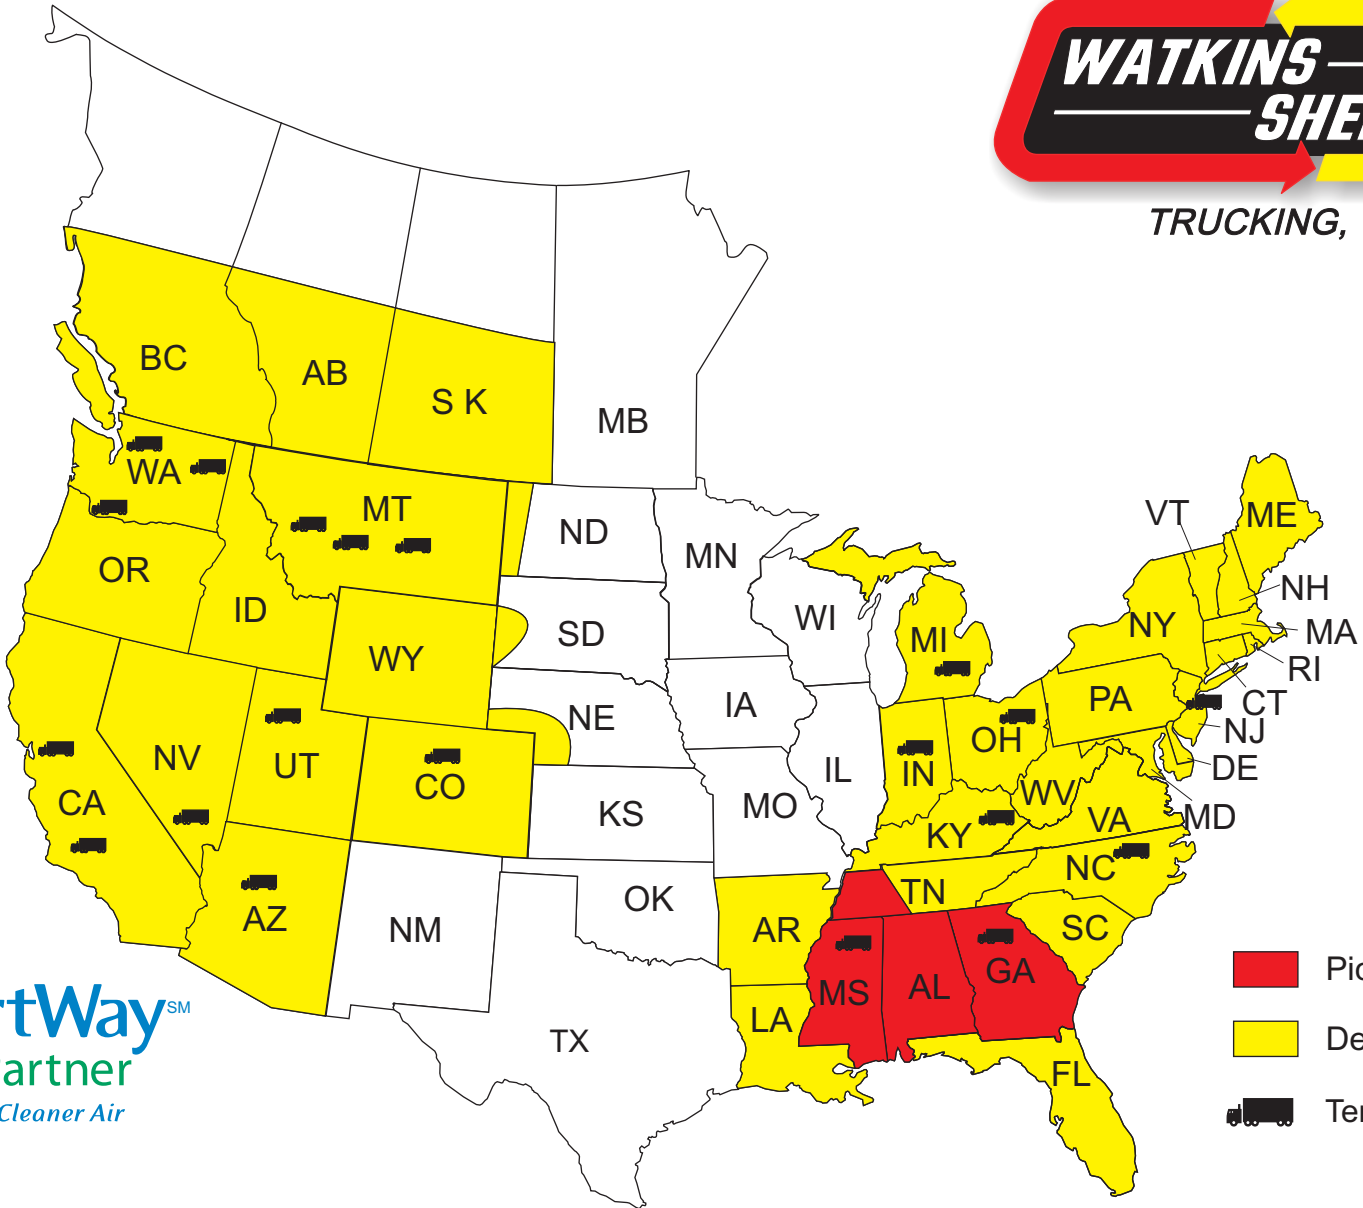

TRUCKING, INC.

*Collect Beyond Seattle

-  Pickup Areas
-  Delivery Areas
-  Terminal Locations

Myrtle MS Terminal
Terminal Phone: (662) 534-4424
Toll Free number: (800) 489-4424
Terminal Fax: (662) 534-4730

Physical Address: 1139-1 CR 67
City: Myrtle
State & Zip: MS, 38650
www.WKSH.com