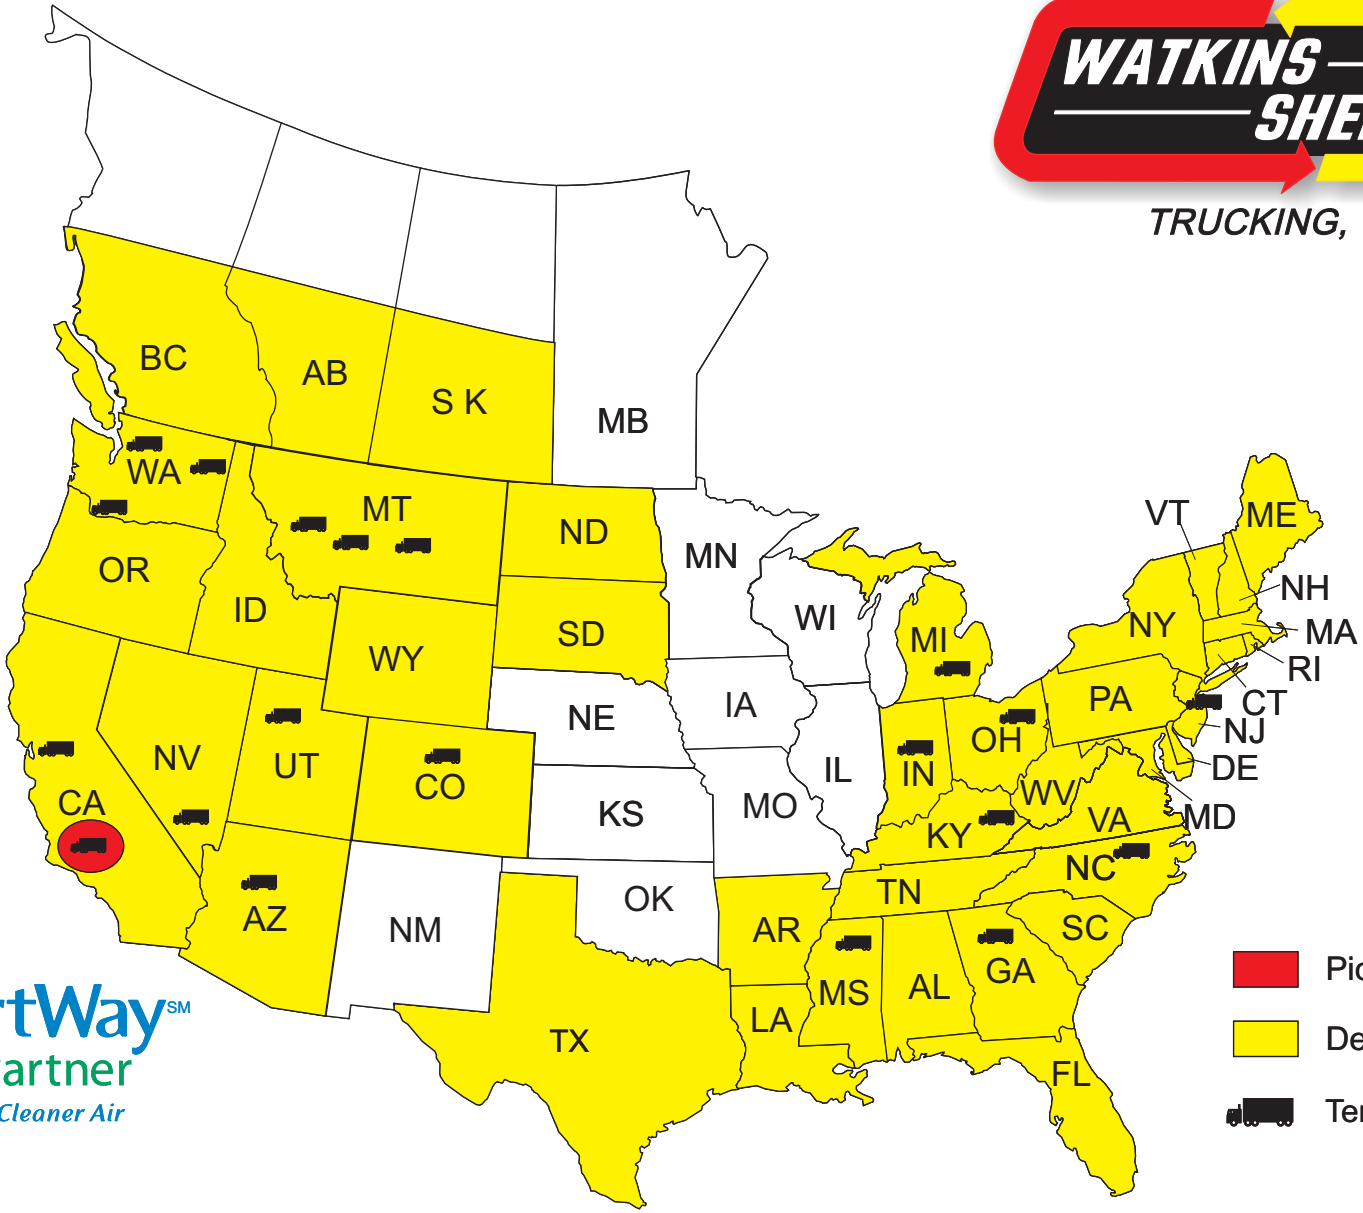

TRUCKING, INC.

*Collect Beyond Seattle

- Pickup Areas
- Delivery Areas
- Terminal Locations

Santa Fe Springs, CA Terminal
 Terminal Phone: (562) 483-7890
 Toll Free number: (800) 654-9238
 Terminal Fax: (562) 483-8441

Physical Address: 13827 Carmenita Rd
 City: Santa Fe Springs
 State & Zip: CA, 90670
www.WKSH.com