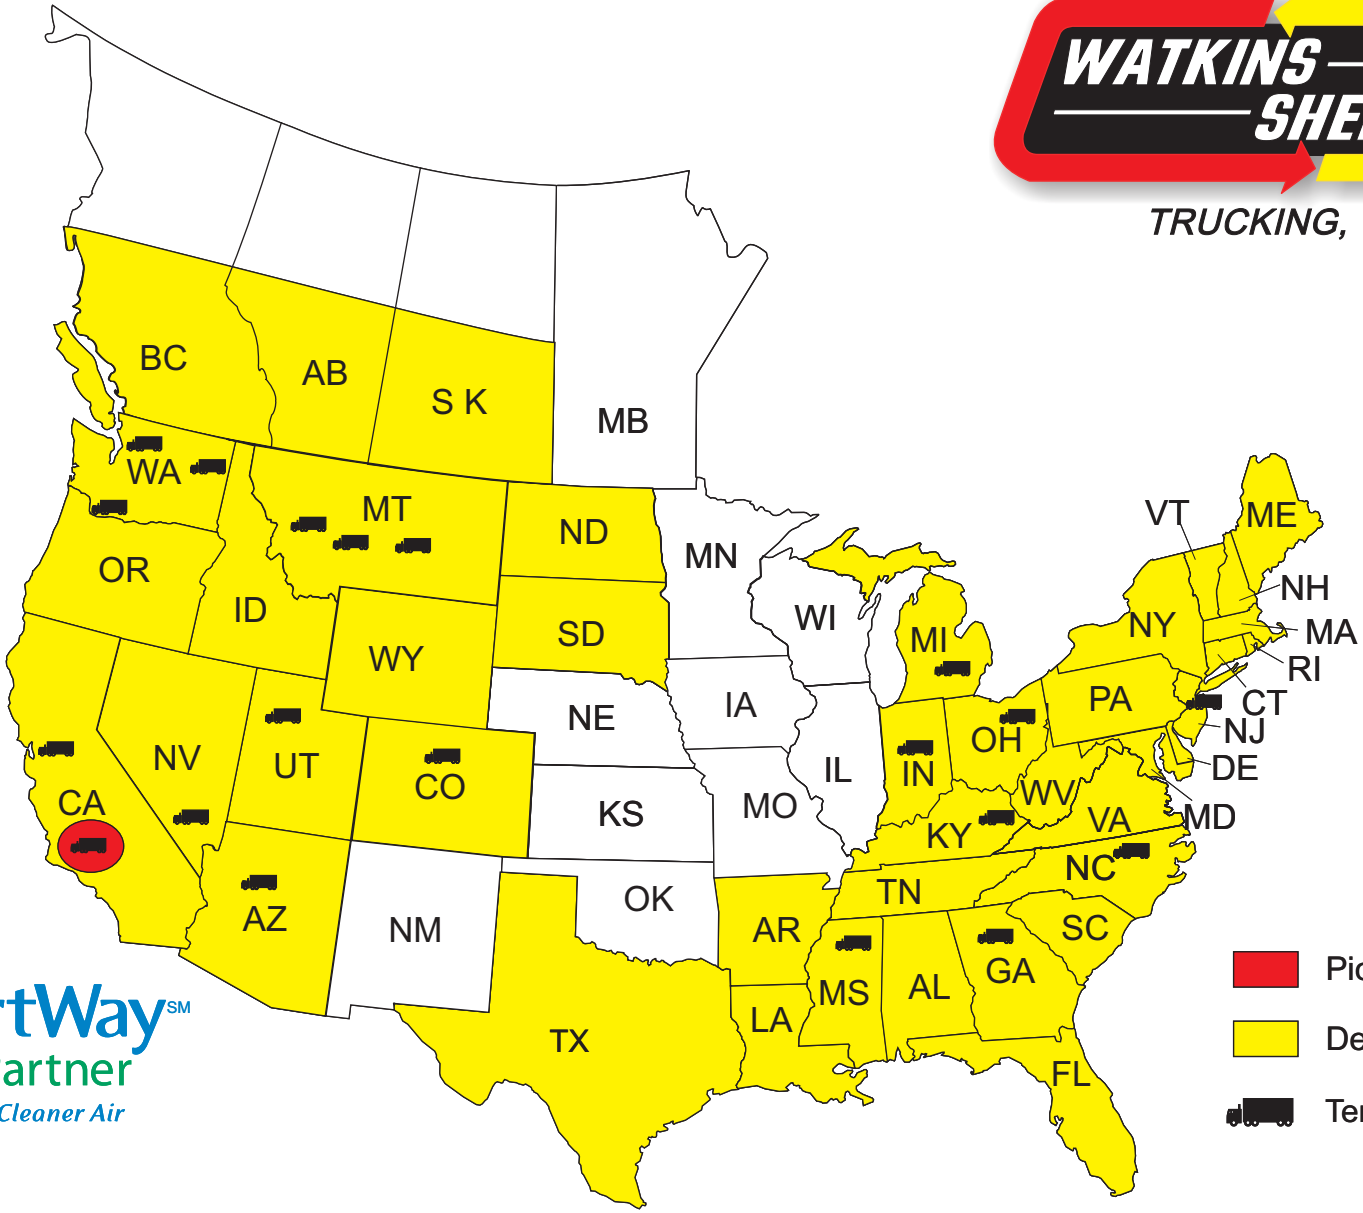

TRUCKING, INC.

*Collect Beyond Seattle

-  Pickup Areas
-  Delivery Areas
-  Terminal Locations

Santa Fe Springs, CA Terminal
 Terminal Phone: (562) 483-7890
 Toll Free number: (800) 654-9238
 Terminal Fax: (562) 483-8441

Physical Address: 13827 Carmenita Rd
 City: Santa Fe Springs
 State & Zip: CA, 90670
www.WKSH.com