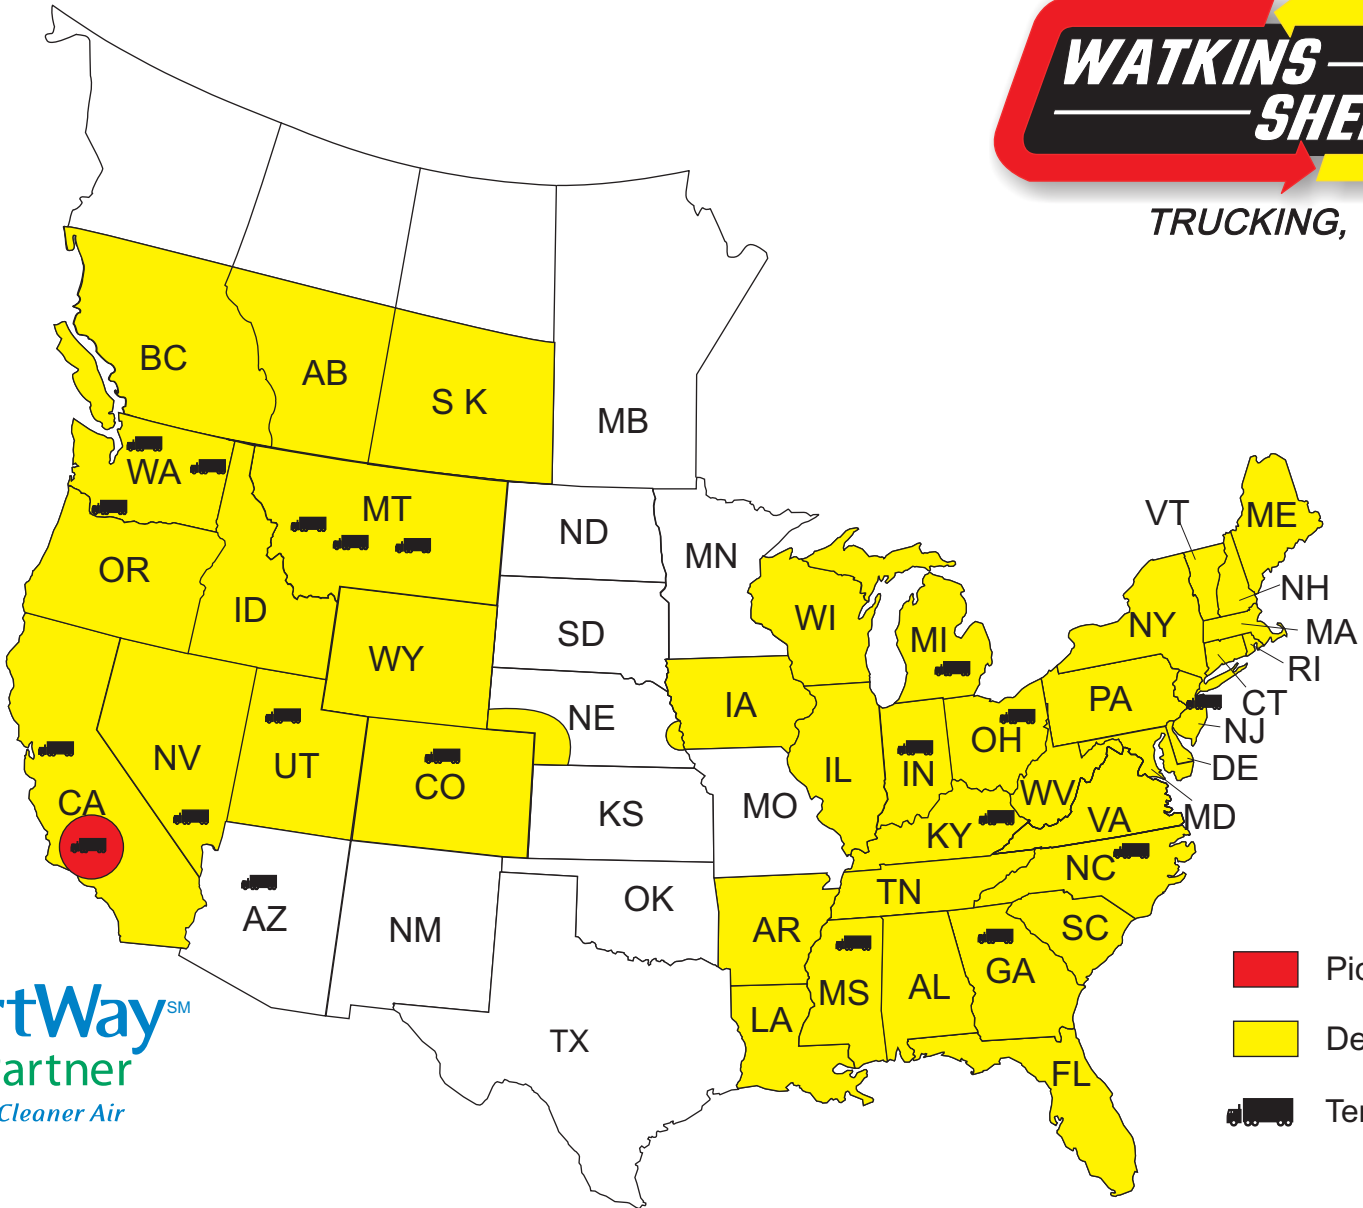

TRUCKING, INC.

\*Collect Beyond Seattle

- Pickup Areas
- Delivery Areas
- Terminal Locations

Santa Fe Springs Carpet Program  
 Terminal Phone: (562) 483-7890  
 Toll Free number: (800) 654-9238  
 Terminal Fax: (562) 483-8441

Physical Address: 13827 Carmenita Rd  
 City: Santa Fe Springs  
 State & Zip: CA, 90670  
[www.WKSH.com](http://www.WKSH.com)