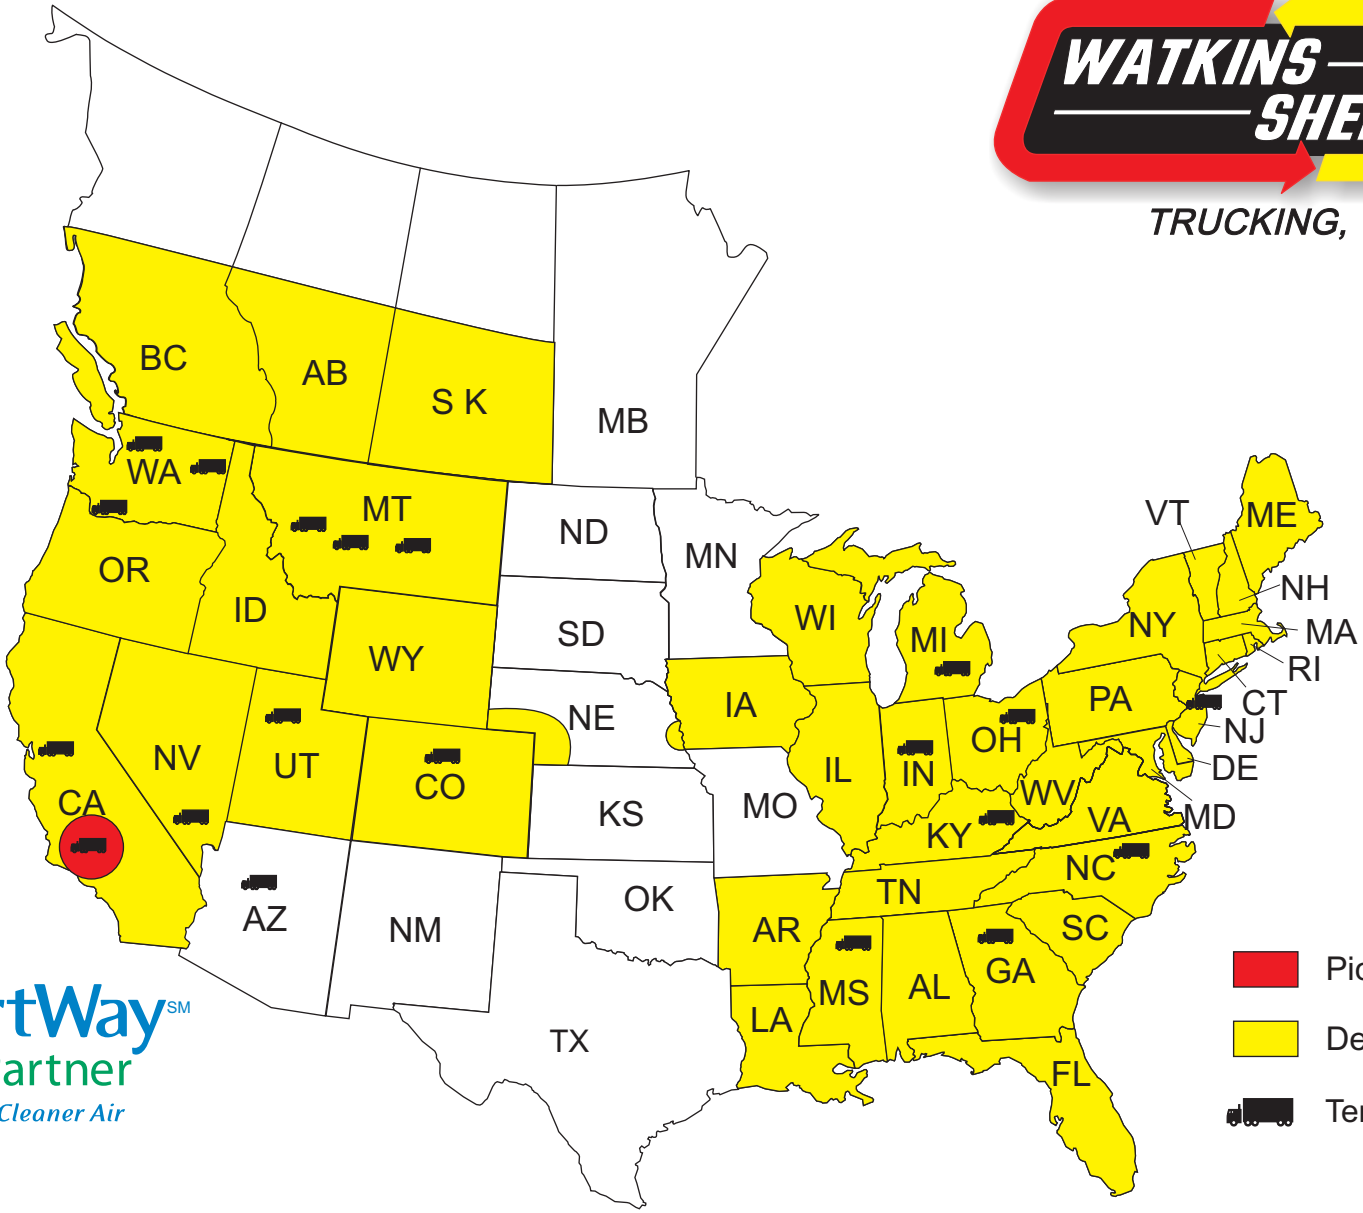

TRUCKING, INC.

*Collect Beyond Seattle

- Pickup Areas
- Delivery Areas
- Terminal Locations

Santa Fe Springs Carpet Program
 Terminal Phone: (562) 483-7890
 Toll Free number: (800) 654-9238
 Terminal Fax: (562) 483-8441

Physical Address: 13827 Carmenita Rd
 City: Santa Fe Springs
 State & Zip: CA, 90670
www.WKSH.com