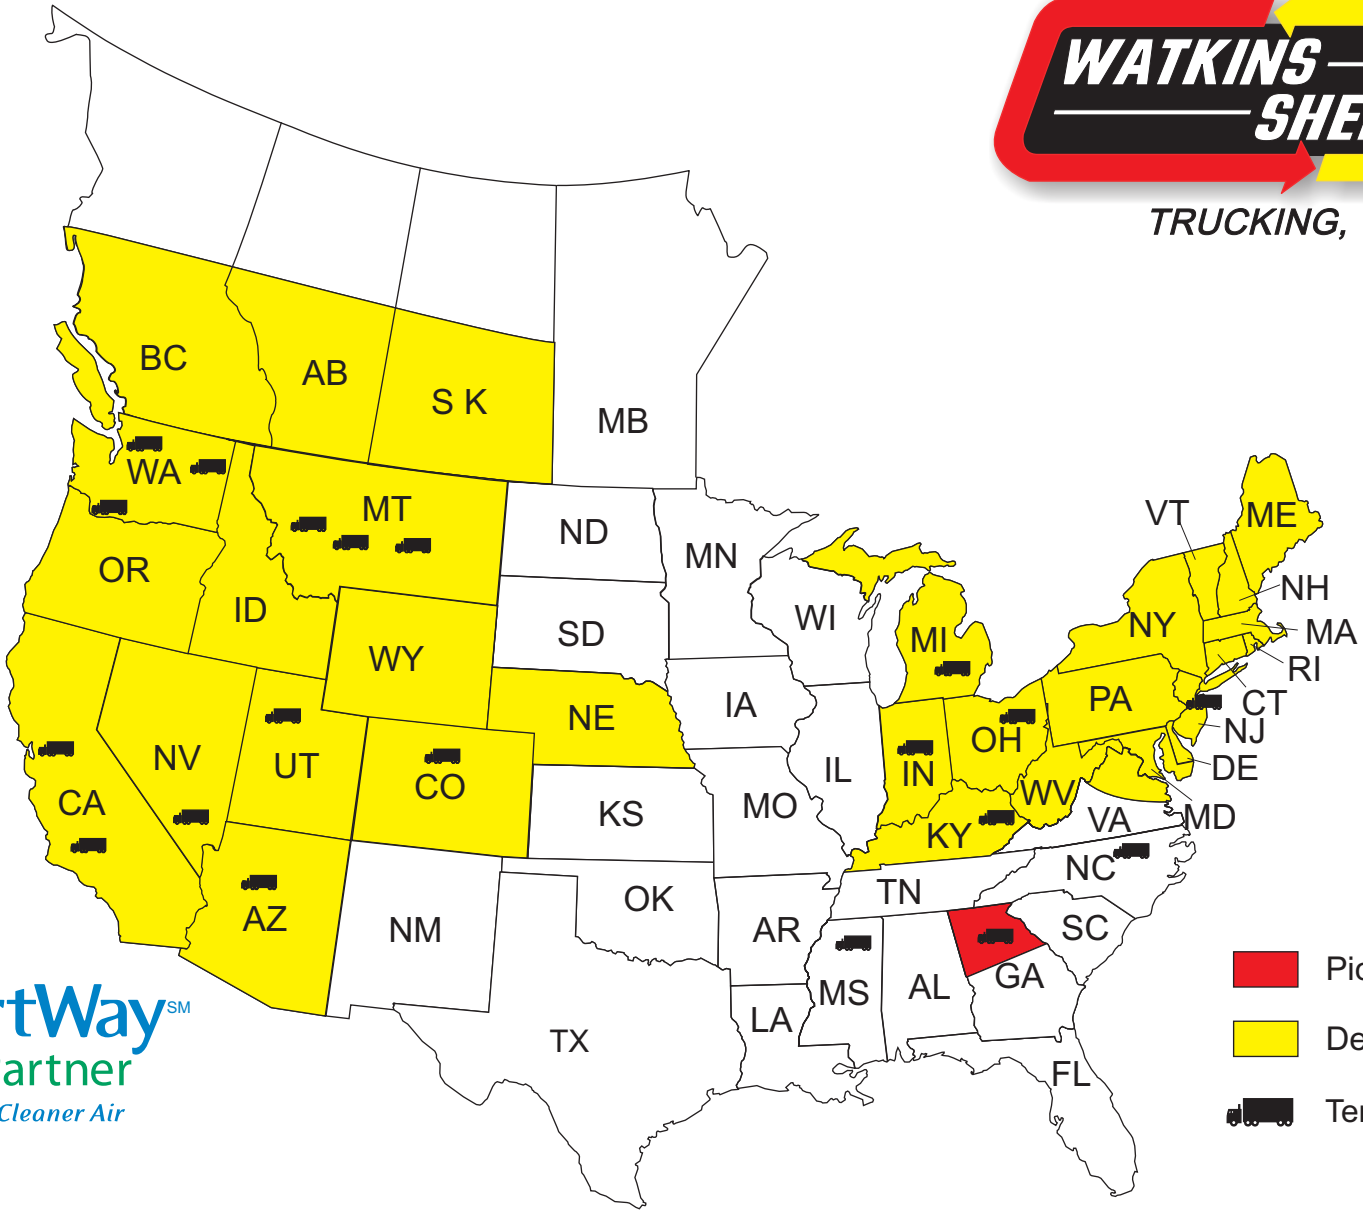

TRUCKING, INC.

*Collect Beyond Seattle

-  Pickup Areas
-  Delivery Areas
-  Terminal Locations

Dalton Terminal Carpet Program
 Terminal Phone: (706) 226-8009
 Toll Free number: (800) 889-5222
 Terminal Fax: (706) 226-6184

Physical Address: 3653 Gap Rd
 City: Dalton
 State & Zip: GA, 30720
www.WKSH.com