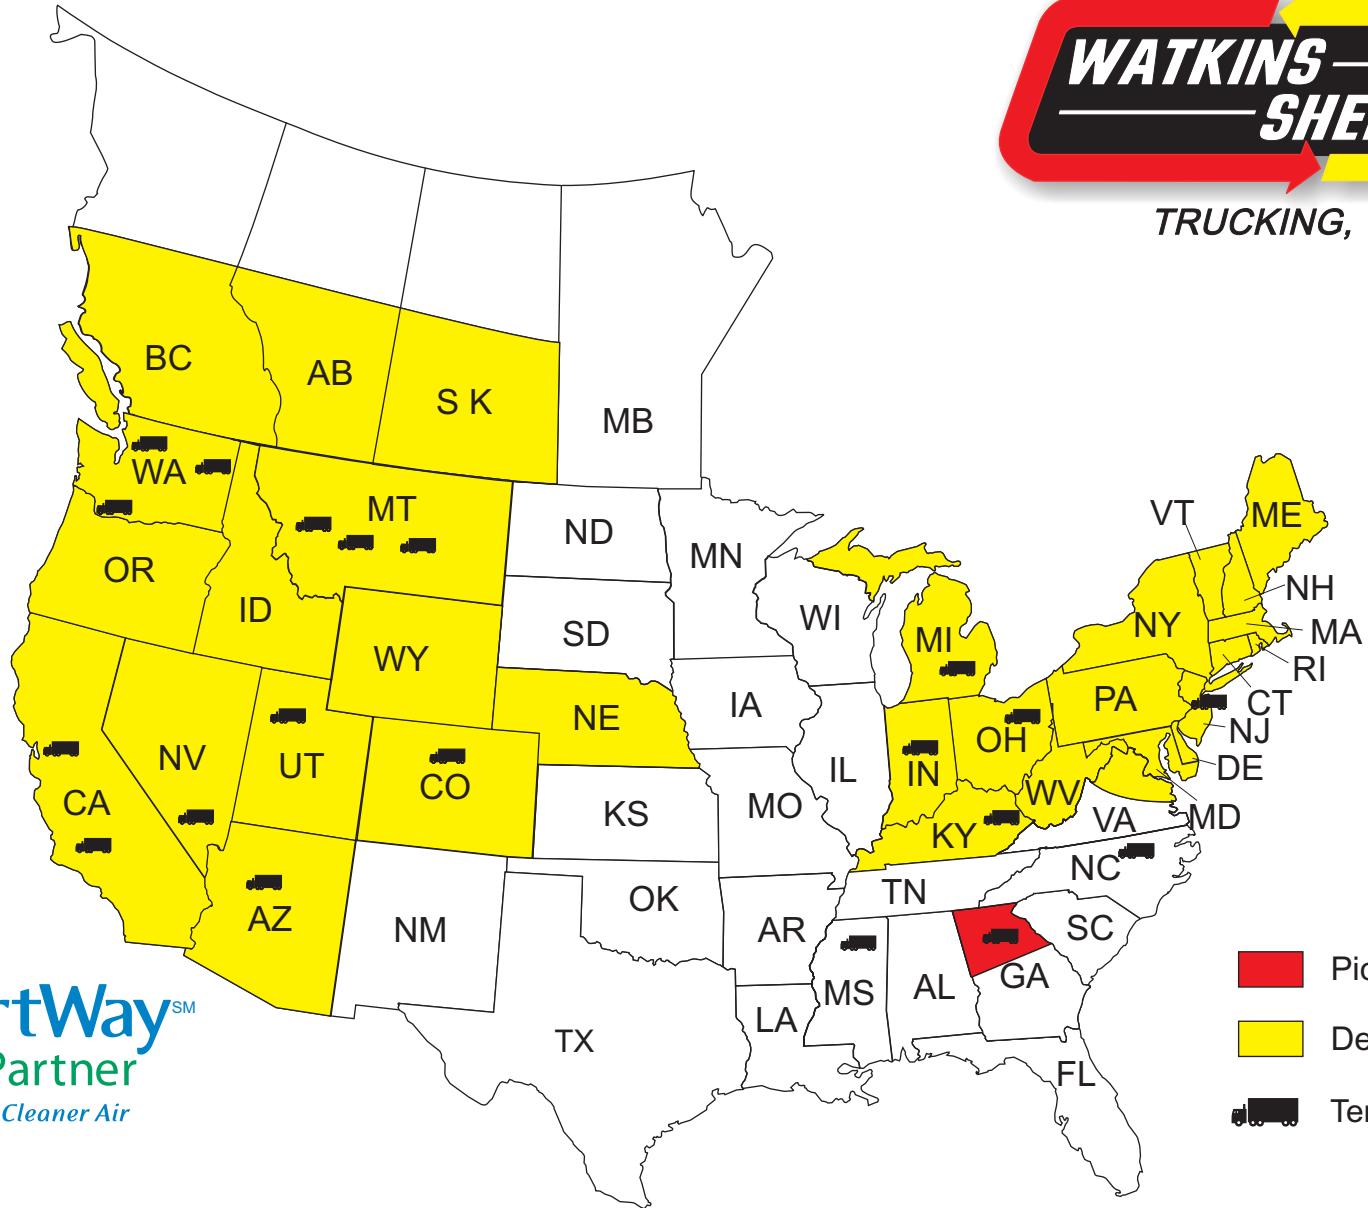

TRUCKING, INC.

*Collect Beyond Seattle

- Pickup Areas
- Delivery Areas
- Terminal Locations

Dalton Terminal Carpet Program
 Terminal Phone: (706) 226-8009
 Toll Free number: (800) 889-5222
 Terminal Fax: (706) 226-6184

Physical Address: 3653 Gap Rd
 City: Dalton
 State & Zip: GA, 30720
www.WKSH.com