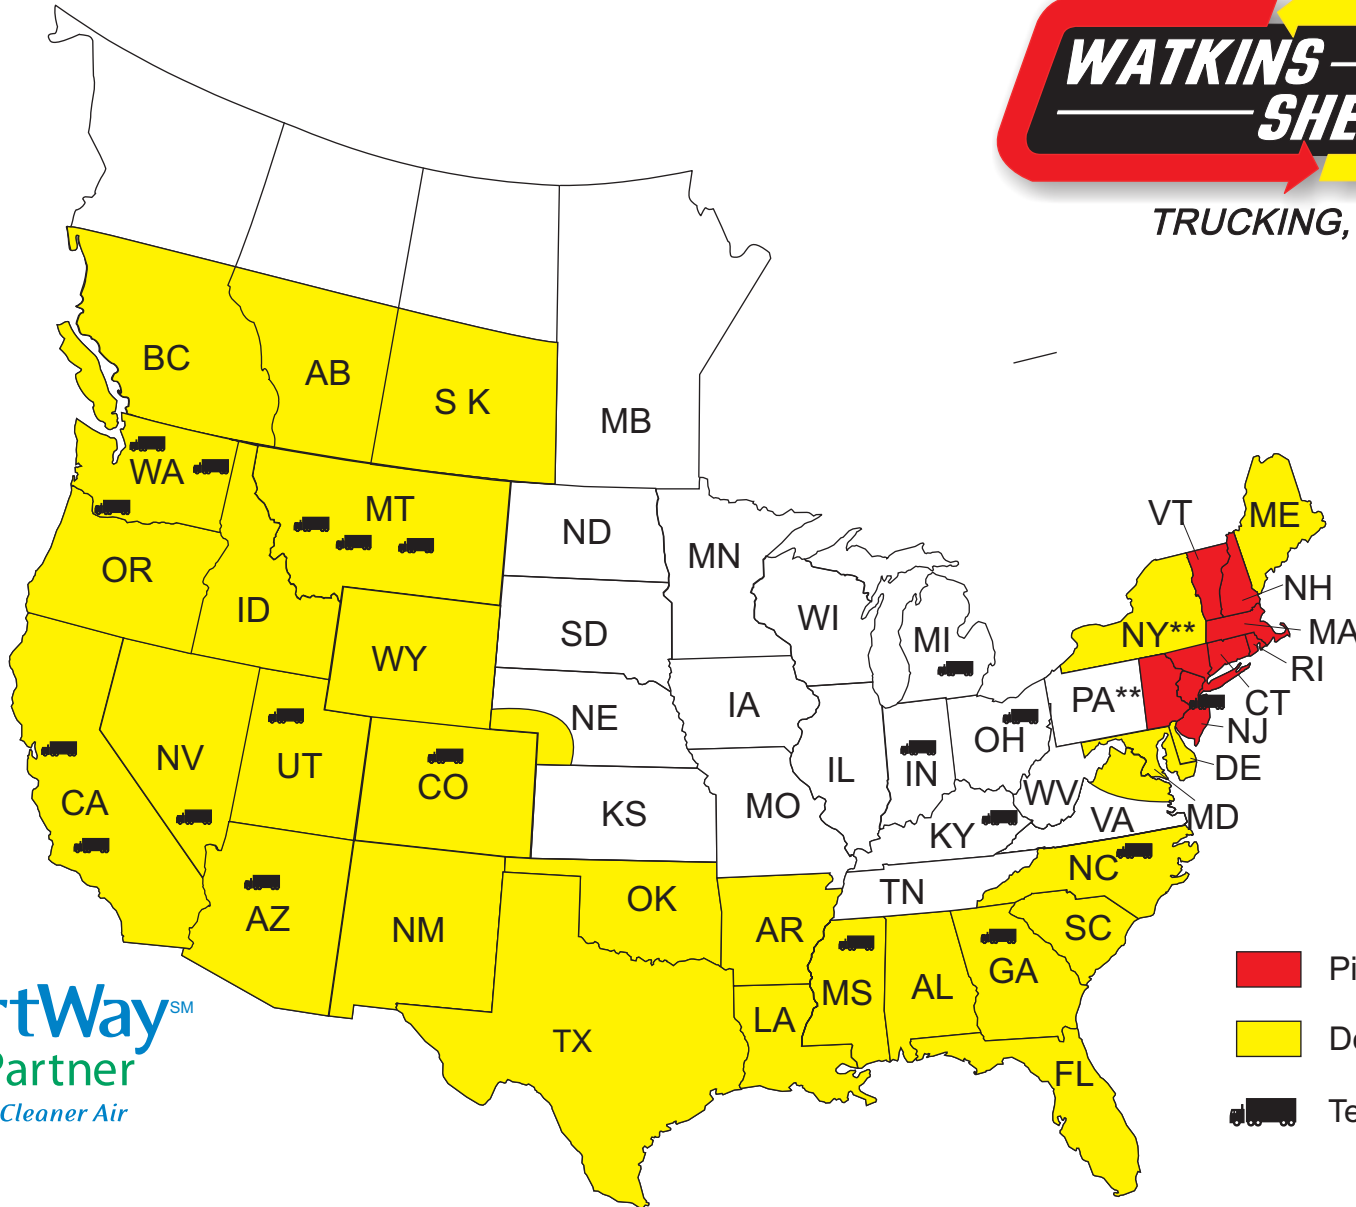

TRUCKING, INC.

\*Collect Beyond Seattle

- Pickup Areas
- Delivery Areas
- Terminal Locations

Sayreville, NJ Terminal  
Terminal Phone: (732) 316-1300  
Toll Free number: (800) 409-9116  
Terminal Fax: (732) 316-4910

Physical Address: 400 Kennedy Dr.  
City: Sayreville  
State & Zip: NJ, 08872  
[www.WKSH.com](http://www.WKSH.com)