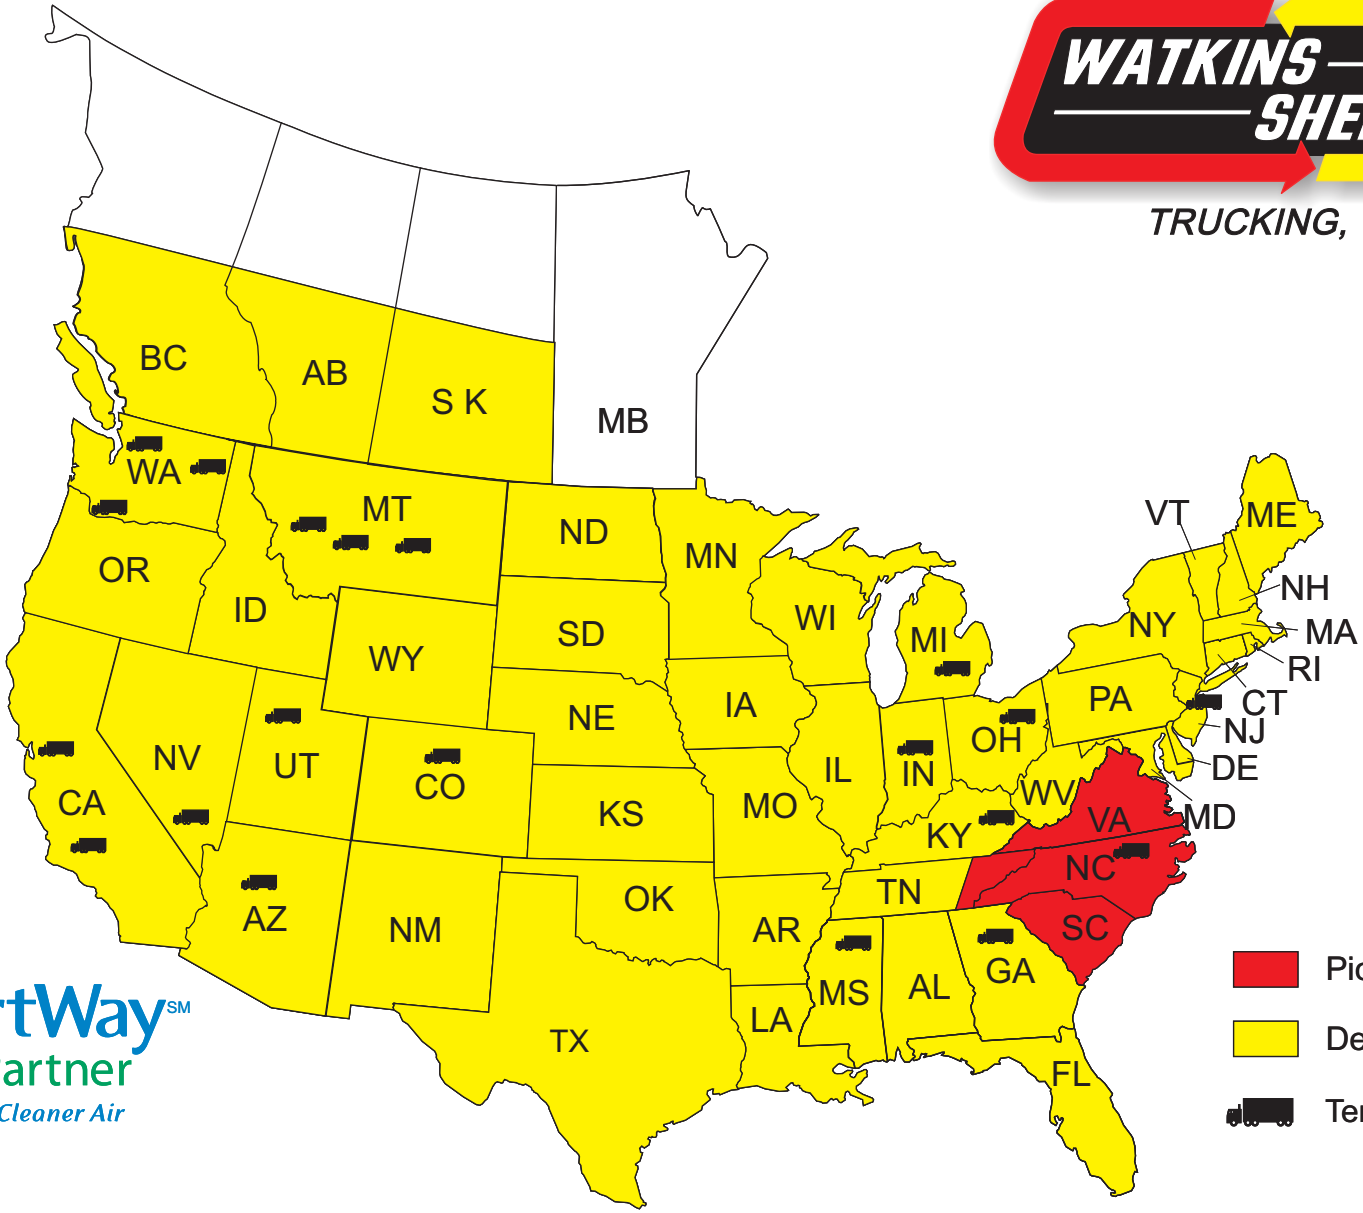

TRUCKING, INC.

*Collect Beyond Seattle

- Pickup Areas
- Delivery Areas
- Terminal Locations

Conover, NC Terminal
 Terminal Phone: (828) 464-9551
 Toll Free number: (866) 213-2709
 Terminal Fax: (828) 464-9597

Physical Address: 1515 4th St SW
 City: Conover
 State & Zip: NC, 28613
www.WKSH.com